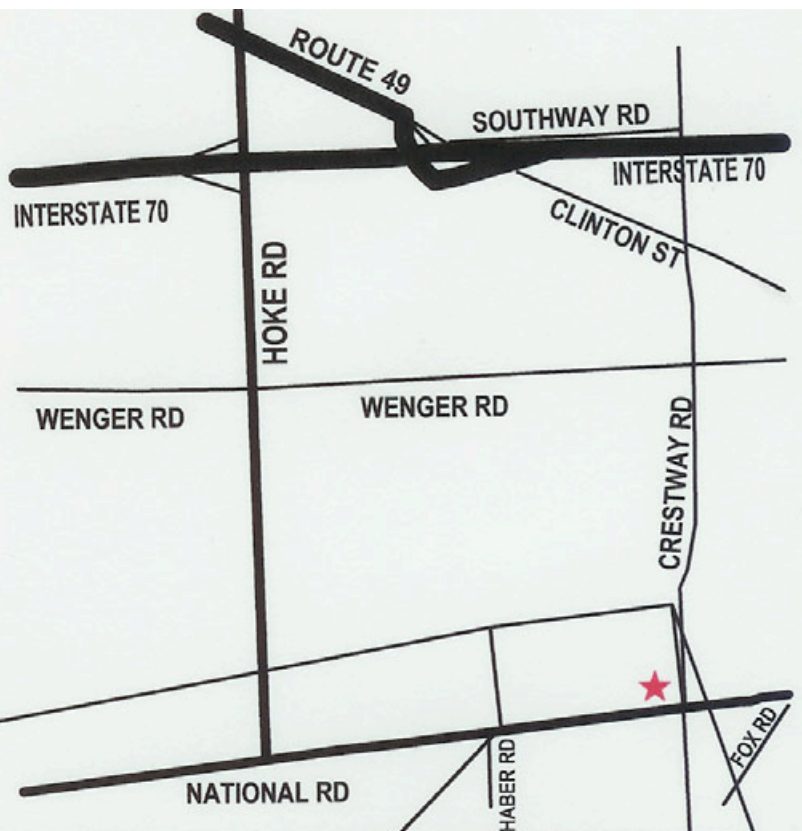

Directions to Northmont Stadium, Middle School & High School

I-75

I-70 West to

Exit 26 Hoke Road

Turn right (North) onto Hoke Road

Follow Hoke until it dead ends into National Road (Route 40)

Left or west onto National

Follow National for approximately 1 mile

Stadium is on the Left (South) side

Turn into the 2nd entrance and follow around to stadium

7TH 8TH & 9TH GRADE FOOTBALL
BOYS AND GIRLS RES "B" SOCCER
PLAYED AT RANDOLPH STADIUM
DIRECTIONS TO RANDOLPH STADIUM

I-75 TO I-70 WEST

FOLLOW I-70 TO THE ENGLEWOOD EXIT OR ROUTE 48

FOLLOW 48 NORTH FOR APPROXIMATELY 5 MILES

O. R. EDGINGTON ELEMENTARY SCHOOL WILL BE ON YOUR LEFT

RANDOLPH STADIUM IS BESIDE THE SCHOOL